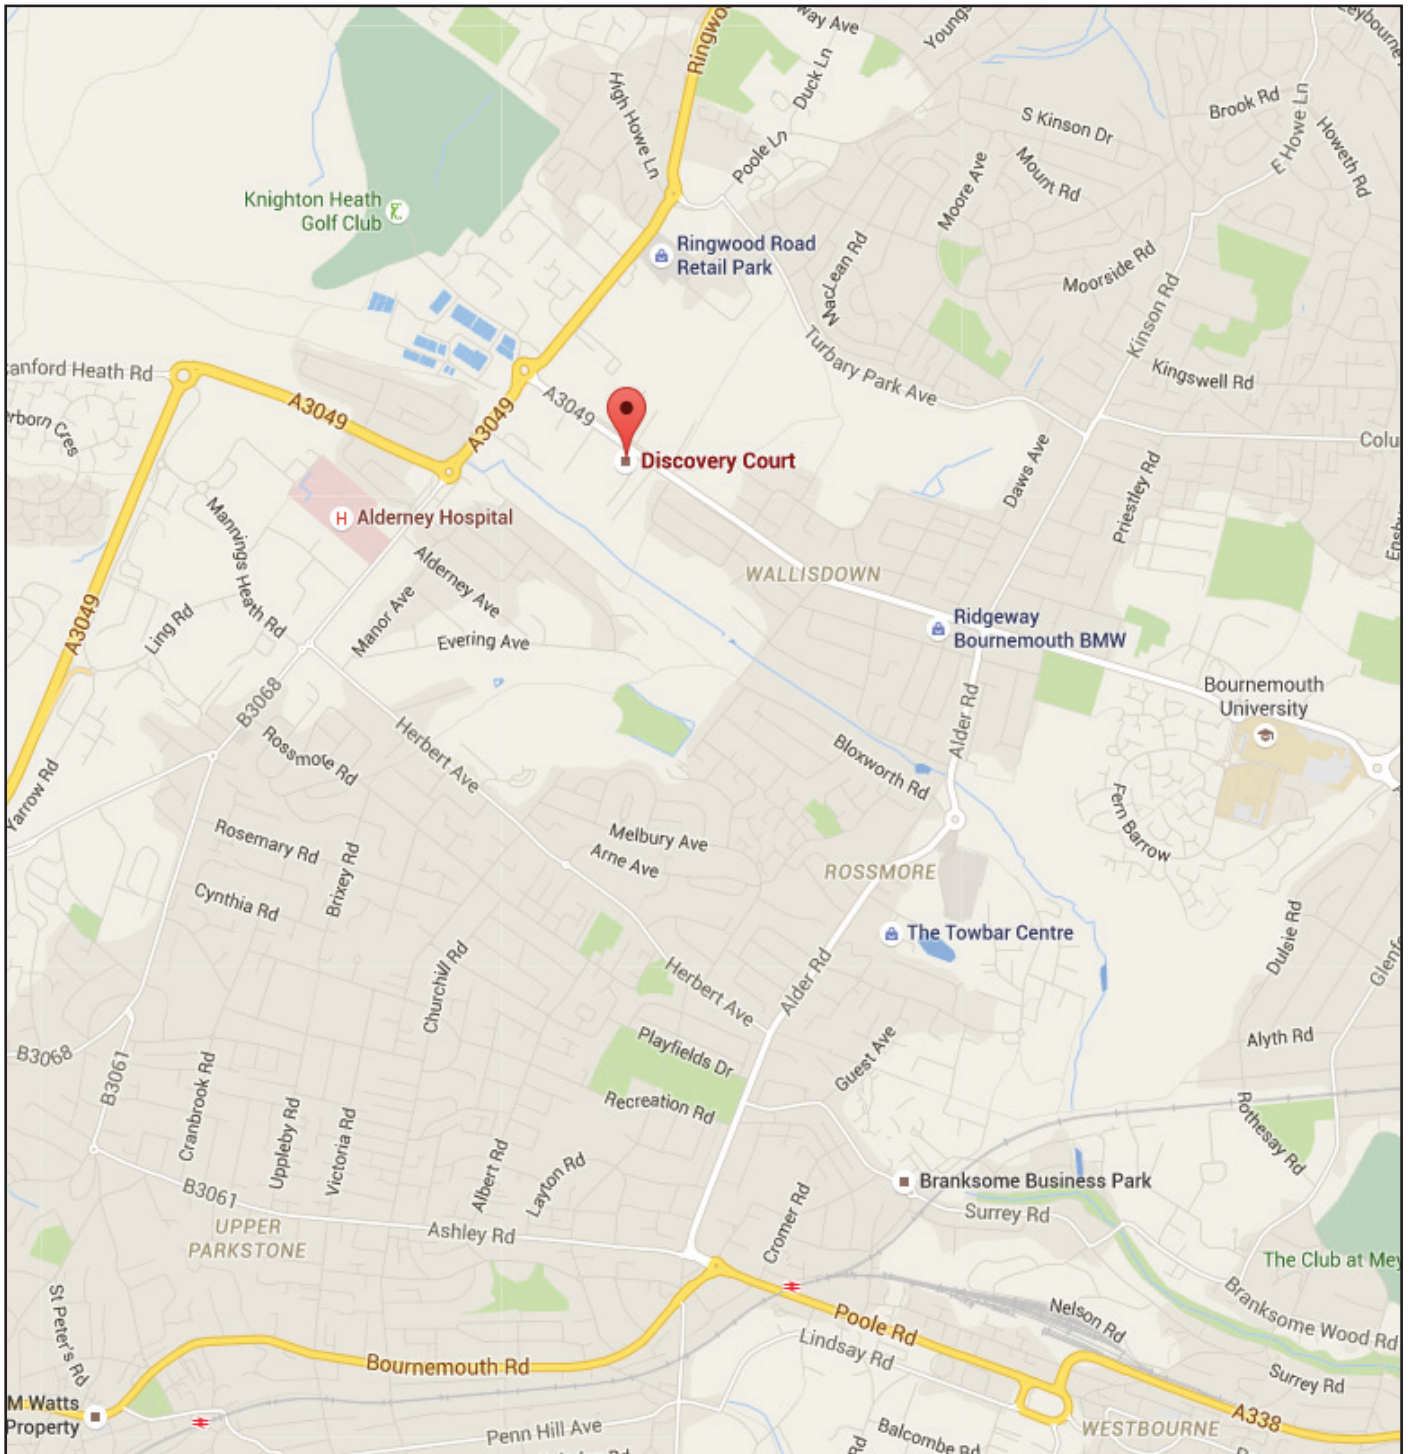

## POOLE OFFICE (SOUTH-WEST ENGLAND)

**Address:** | **Discovery Court**  
**551-553 Wallisdown Road**  
**Poole**  
**Dorset**  
**BH12 5AG**

**Tel:** | **01202 712 810**  
**Email:** | **post@portbfs.co.uk**  
**Web:** | **www.portbfs.co.uk**